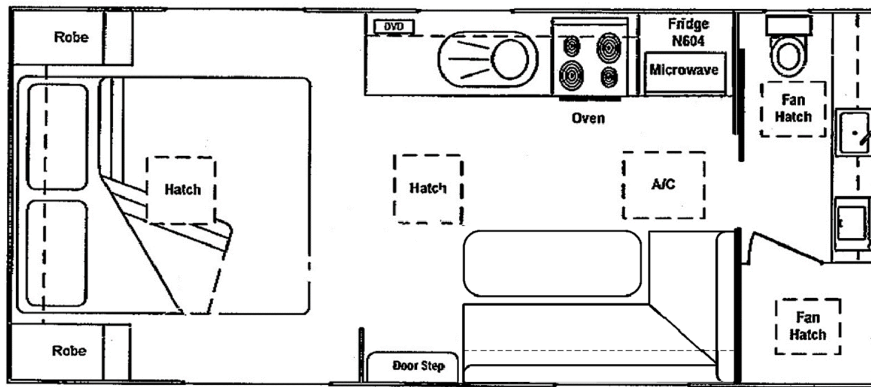

BLUE SKY TARANGO SPECIAL EDITION

COMPACT & SPACIOUS REAR ENSUITE CARAVAN

BODY LENGTH. 19ft6 TARE. 2285kg* ATM. 3200kg EMPTY BALL MASS. 241kg

INTERNAL FEATURES

- Dometic Freshjet Inverter Air Conditioning.
- 188L 2 Door Compressor Fridge/Freezer.
- Full Oven & Grill.
- 3 Gas & 1 Electric Element Cooktop.
- 12v Rangehood.
- Microwave Oven.
- Washing Machine.
- Cassette Toilet in Ensuite.
- Full Size Shower in Ensuite.
- All Internal LED Lights.
- L-Shape Dinette Seating.
- Recessed Cooktop with Benchtop Lid Over Stove.
- Full Height Splashbacks.
- Gas Struts on All Lift Up Cupboards.
- 24 Inch Smart LED Television.
- CD / MP3 / AM / FM / Bluetooth Radio.
- Internal Speakers.
- 12v Water Pump.
- Queen Size Innerspring Mattress.
- Lift Up Under Bed Storage.
- Smoke Detector.
- Fire Extinguisher.
- Double Power Points Throughout.
- Ceramic Basin In Ensuite.
- Deep Bowl Kitchen Sink.
- Water Tank Gauge.
- 12v Water Pump.