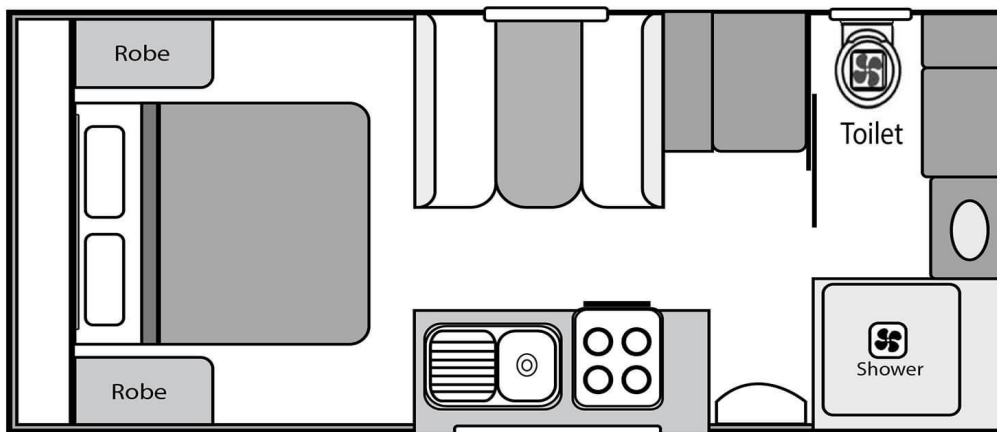

BELLARINE RV OPULENCE OFF-GRID

TANDEM AXLE SEMI OFF ROAD CARAVAN

BODY LENGTH. 20ft6 TARE. 2500kg ATM. 3200kg EMPTY BALL MASS. 140kg

BELLARINE RV 

**Bellarine
CARAVANS**

INTERNAL FEATURES

Reverse Cycle Roof Air Conditioning.
 175L 2 Door Compressor Fridge/Freezer.
 Full Height Pantry w/- Shelves.
 Small Under Bench Pullout Pantry
 Full Oven.
 Grill.
 Recessed Cooktop with Benchtop Lid Over Stove W/- 3 Gas & 1 Electric Element Cooktop.
 12v Rangehood.
 Microwave Oven.
 Top Load Washing Machine.
 Cassette Toilet in Ensuite.
 Full Size Shower in Ensuite.
 Black Basin & Tap In Ensuite.
 Black Sink & Tap In Kitchen.
 Black Shower Equipment.
 All Internal LED Lights.
 Café Dinette Seating.
 Fold Out Café Dinette Table.
 Full Height Splashbacks.
 Gas Struts On Lift Up Cupboards.
 24 Inch Smart LED Television.
 CD / MP3 / Bluetooth / AM / FM Radio.
 Internal Roof Speakers.
 12v Water Pump.
 Queen Size Innerspring Mattress.
 Lift Up Under Bed Storage.
 Smoke Detector.
 Fire Extinguisher.
 Water Tank Gauge.

EXTERNAL FEATURES

315 A/H Lithium Battery Pack.
 3 x 210w Solar Panels.
 3000w Pure Sine Wave Inverter
 BM PRO Battery Management System.
 Rear Locker Storage.
 Reversing Camera.
 Fully Insulated Roof & Walls.
 Composite Panel Cladding.
 Roof Hatch with LED Lights.
 Double Glazed European Windows with Integrated Fly Screen & Blind.
 27L Swift Gas / Electric Hot Water Service.
 Rollout Awning.
 Wind Up TV Antenna.
 12v Fan Hatch in Shower.
 Full Width Tunnel Boot.
 2 x Access Doors on Tunnel Boot.
 External Picnic Table.
 External Radio Speakers.
 Mains Water Inlet.
 Lockable Water Filler.
 Checkerplate Front and Sides & Rear.
 Triple Lock Security Door.
 LED Clearance Lights & Tail Lights.
 LED Light In Tunnel Boot.
 240v 15A Power Inlet.
 240v 10A Power Outlet.
 12v External Socket.
 External TV Point.