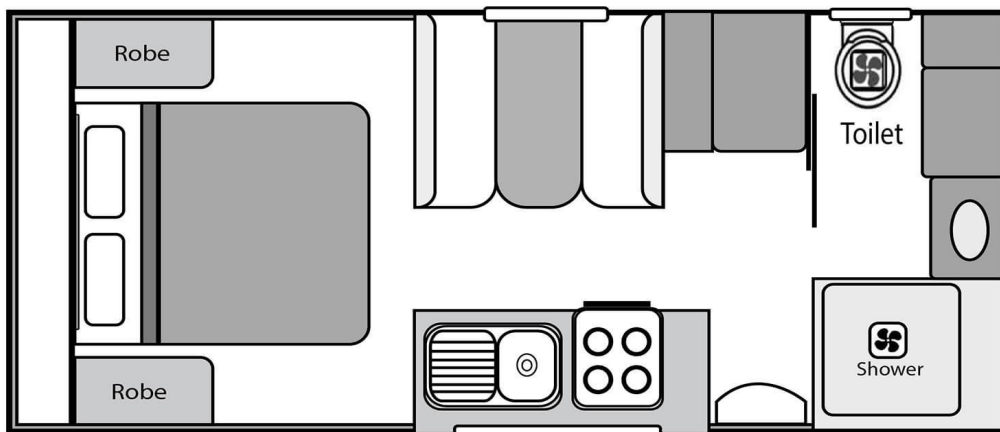

BELLARINE RV DAKAR

TANDEM AXLE FULL OFF ROAD CARAVAN

BODY LENGTH: 20ft6 TARE: 2806kg ATM: 3500kg EMPTY BALL MASS: 157kg

INTERNAL FEATURES

Reverse Cycle Roof Air Conditioning.
 175L 2 Door Compressor Fridge/Freezer.
 Full Height Pantry w/- Shelves.
 Small Under Bench Pullout Pantry
 Full Oven.
 Grill.
 Recessed Cooktop with Benchtop Lid Over Stove W/- 3 Gas & 1 Electric Element Cooktop.
 12v Rangehood.
 Microwave Oven.
 Top Load Washing Machine.
 Cassette Toilet in Ensuite.
 Full Size Shower in Ensuite.
 Black Basin & Tap In Ensuite.
 Black Sink & Tap In Kitchen.
 Black Shower Equipment.
 All Internal LED Lights.
 Café Dinette Seating.
 Fold Out Café Dinette Table.
 Full Height Splashbacks.
 Gas Struts On Lift Up Cupboards.
 24 Inch Smart LED Television.
 CD / AM / FM / MP3 / Bluetooth Radio.
 Internal Roof Speakers.
 12v Water Pump.
 Queen Size Innerspring Mattress.
 Lift Up Under Bed Storage.
 Smoke Detector.
 Fire Extinguisher.
 Water Tank Gauge.
 AU Focus Diesel Heater

CHASSIS FEATURES

Australian Made 6 Inch Chassis & A-Frame.
 4 Inch Chassis Riser.
 Alpha 3.5t Rated Independent Twin Shock & Coil Suspension.
 Large Twin Slide Toolbox.
 16-inch All Terrain Alloy Wheels & Tyres.
 Full Size Alloy Wheel Fitted to Bumper Bar.
 2x 110L Water Tanks.
 110L Grey Water Tank.
 8" Jockey Wheel.
 Cruisemaster DO-35 Coupling.
 3 Arm Bumper Bar.
 2x 9kg Gas Bottles.
 Quick Release Drop Down Jacks.
 Jacking Points Welded to Chassis.
 Mud Flaps.
 Tap On A-Frame.
 12 Pin Flat Trailer Connector.
 Breakaway safety system.
 Twin Safety Chains.
 Electric brakes (to all wheels).